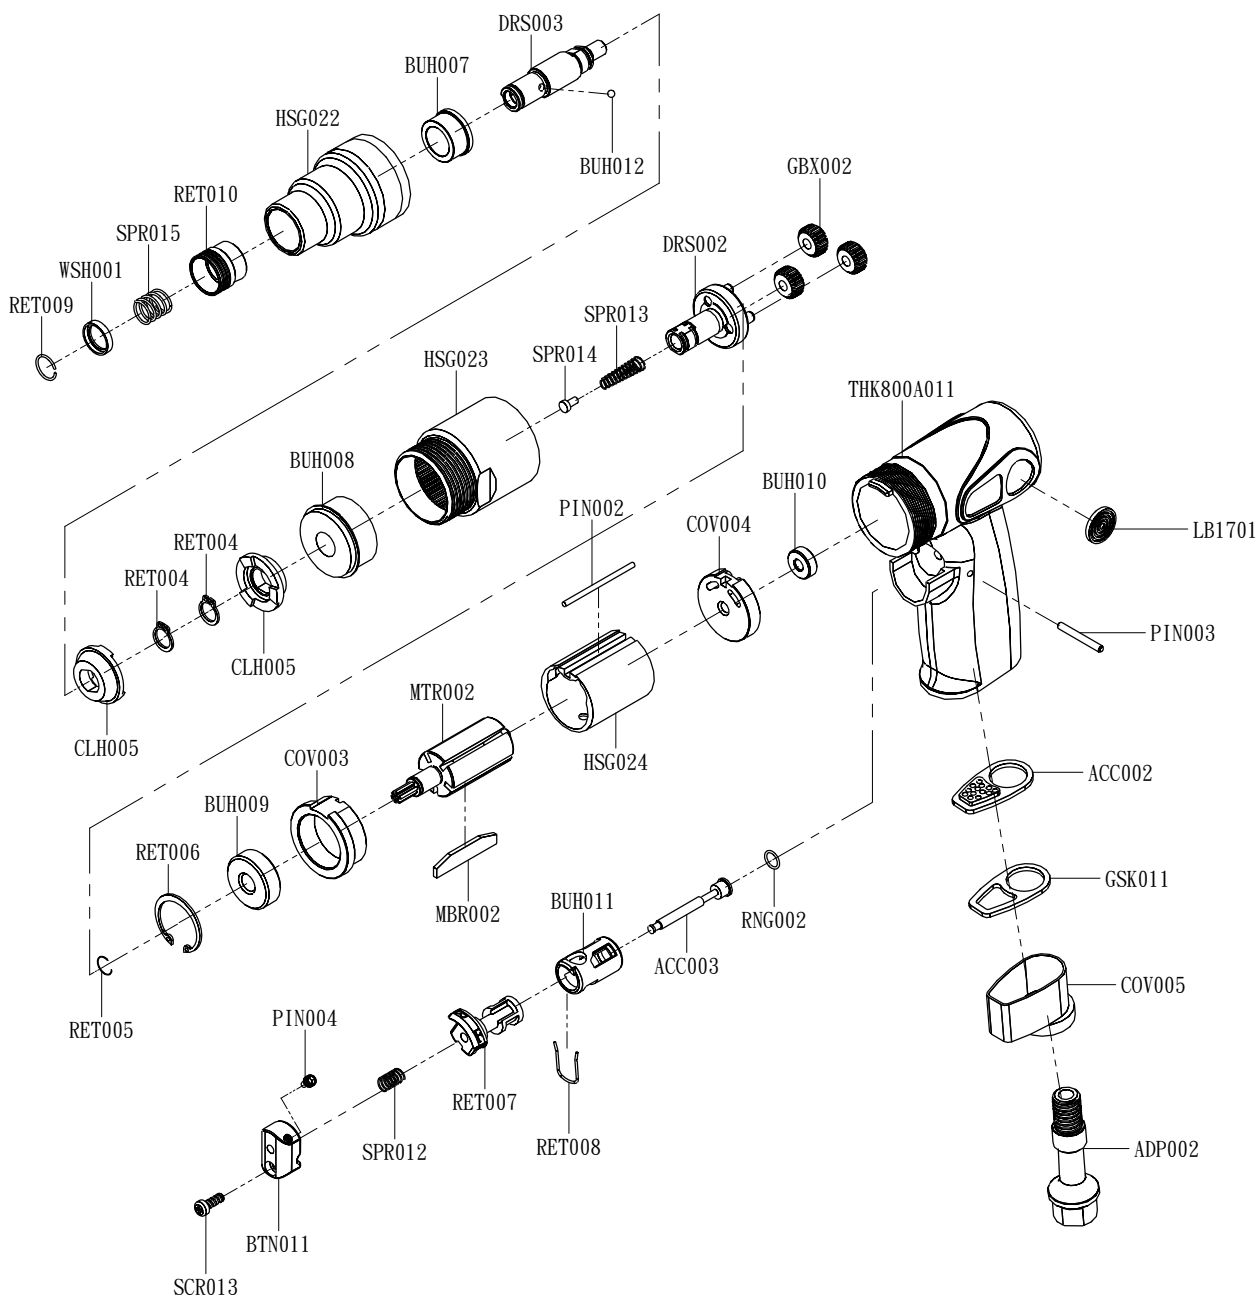

TS-PC13

Part NO.	Description	Q'ty	Part NO.	Description	Q'ty	Part NO.	Description	Q'ty
SPR012	TRIGGER SPRING	1	LB1701	RUBBER LABEL	2	CLH005	CLUTCH	2
BTN011	TRIGGER	1	RET010	BALL RETAINER	1	BUH010	BALL BEARING	1
SCR013	RETAINING SCREW	1	ADP002	HOUSE ADAPTER	1	DRS002	WORK SPINDLE	1
ACC002	DIFFUSER	1	COV005	MUFFLER COVER	1	MBR002	ROTOR BLADE	5
PIN004	TRIGGER SPRING	1	BUH012	STEEL BALL	1	BUH008	BALL BEARING	1
RET007	RETAINING VALVE	1	BUH007	SLEEVE BEARING	1	HSG023	GEAR HOUSING	1
BUH011	VALVE BUSHING	1	HSG022	CLUTCH HOUSING	1	SPR014	SPRING GUIDE	1
RET008	SPRING CLIP	1	RET004	RETAINING RING	2	PIN003	TRIGGER PIN	1
RNG002	WASHER	1	HSG024	CYLINDER	1	SPR013	SPRING	1
ACC003	VALVE	1	PIN002	PIN	1	DRS003	WORK SPINDLE	1
GSK011	GASKET	1	GBX002	PLANET GEAR	3	COV003	FRONT PLATE	1
WSH001	WASHER	1	MTR002	ROTOR	1	BUH009	BALL BEARING	1
RET009	RETAINING RING	1	COV004	REAR PLATE	1	RET005	RETAINING RING	1
SPR015	CHUCK SPRING	1	THK800A011	HANDLE	1	RET006	RETAINING RING	1